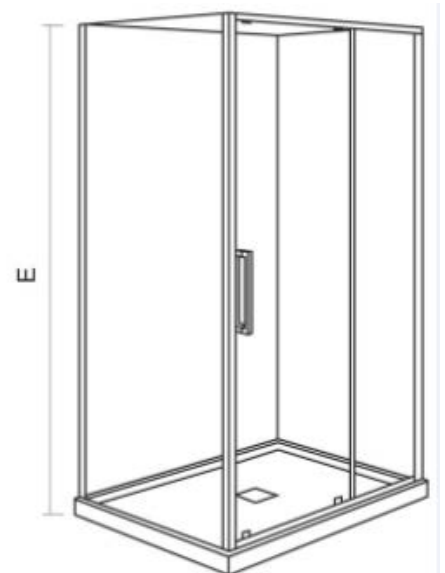

1200 x 900 2-Sided Flat Wall Shower Enclosure - Chrome

LEV11836.02 - Right (pictured) | LEV11834.02 - Left

Features:

- Right or Left models available
- Sliding door on Stainless Steel runners
- Nano Shield Glass protection
- 6mm Glass Door & Return
- Patented Frame adjustment
- Commercially rated tray - 200kg
- 40mm Shower tray upstand
- Square waste included - with 3 color options included - Chrome, Black & White
- Door handle - 2 color options included - Chrome & Black
- Complete with Glue & Silicone

Specifications:

- 1200 x 900
- European Sanitary grade acrylic liner
- Overall Height 2015mm
- Safety Glass AS NZS 2208
- Tray Height 65mm

Color:

- Brushed Chrome Frame
- Clear Glass

Size:

- 1200 X 900 X 2015MM

Warranty:

- 10 years

RIGHT HAND TRAY

A: 900
B: 450
C: 1200
D: 600
E: 2015

ACCESSORIES, WASTES AND TAPWARE NOT INCLUDED UNLESS STATED. PLEASE NOTE MEASUREMENTS ARE NOMINAL ONLY. PLEASE MEASURE PRODUCT ON SITE