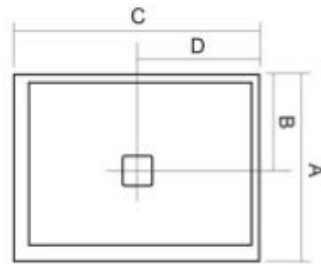

1200 x 900 2-Sided Flat Wall Shower Enclosure - Chrome

LEV11836.02 - Right (pictured) | LEV11834.02 - Left

Features:

- Right or Left models available
- Sliding door on Stainless Steel runners
- Nano Shield Glass protection
- 6mm Glass Door & Return
- Patented Frame adjustment
- Commercially rated tray - 200kg
- 40mm Shower tray upstand
- Square waste included - with 3 color options included - Chrome, Black & White
- Door handle - 2 color options included - Chrome & Black
- Complete with Glue & Silicone

Specifications:

- 1200 x 900
- European Sanitary grade acrylic liner
- Overall Height 2015mm
- Safety Glass AS NZS 2208
- Tray Height 65mm

Color:

- Brushed Chrome Frame
- Clear Glass

Size:

- 1200 X 900 X 2015MM

Warranty:

- 10 years

RIGHT HAND TRAY

A: 900
B: 450
C: 1200
D: 600
E: 2015