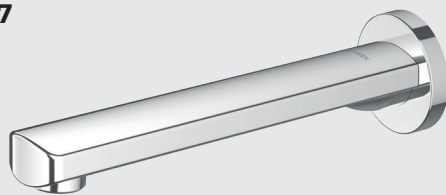

Methven Kea

Bath Spout

Chrome **$67**

KEPWBTCP