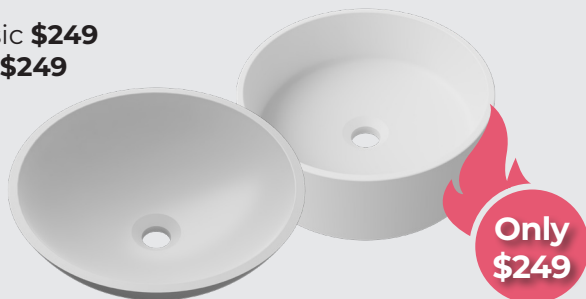

## LeVivi Roma

Wall Mounted Basin Mixer

Chrome **\$155**  
Black **\$219**

LEVROMWBMAPCP | LEVROMWBMAPBK

## LeVivi Roma

Sink Mixer

Chrome **\$240**  
Black **\$292**

LEVROMSWSMAPCP | LEVROMSWSMAPBK

## LeVivi Liso Solid Surface

Vessel Basin

Classic **\$249**  
Chic **\$249**

LEVLI8CR40VESWH | LEVLIS8SSRVESWH

Only  
**\$249**